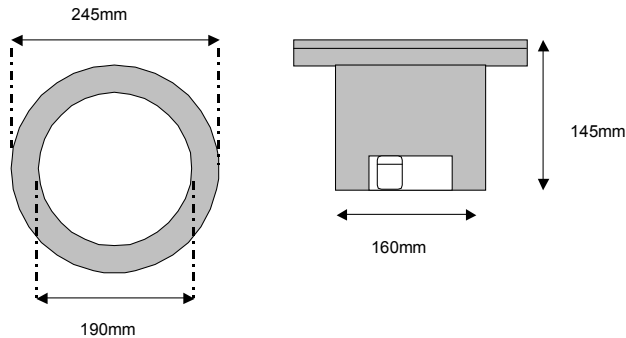

Specifications

Optical Characteristics

	Colour	Dominant wavelength	Lumen Output (lumens)
	RED	455nm	160
	Green	530nm	100
	Blue	627nm	32

Beam Angle	Suggested use
6 Degree	Columns/ features
15 & 25 Degree	General purpose
25 x 8 Degree	Wall Wash

- Body Die cast Aluminium
- Window 10mm Clear Toughened glass
- Cable Entry 2 off PG13.5 Gland
- Glass suitable for walkover applications

Mounting Shield

- Body Polypropylene

Environmental

Ingress Protection : IP67
 Maximum ambient temperature : +35 °C