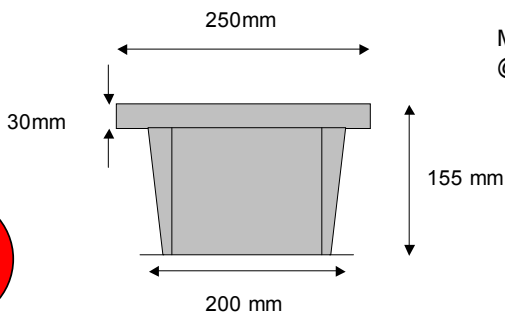

Environmental

Ingress Protection : IP67
Maximum ambient temperature : +35 °C

Mean time to failure @ 25 °C ambient : 50,000 hours

Electrical

Power consumption max : Red : 4.0 Watts
: Green : 4.8 Watts
: Royal Blue : 4.8 Watts

Input Current at full power : 350mA
Maximum Forward Voltage : 16 VDC
Compatible drivers : Modulation driver 36
Connection : 8 way plug gable terminal block
: loop in and out