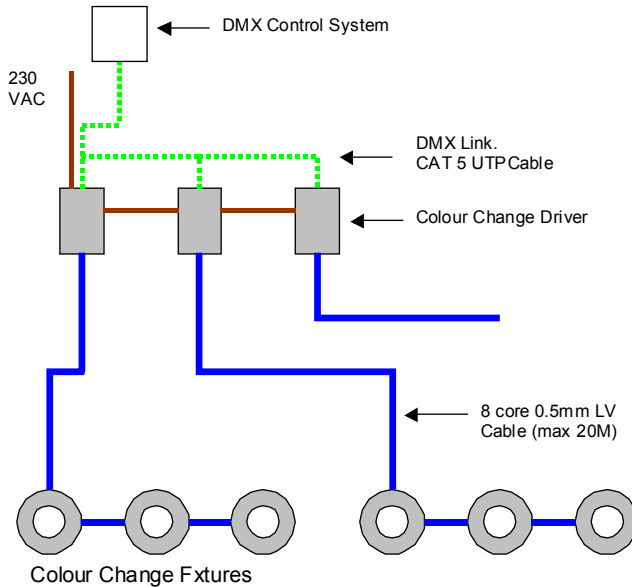

Specifications

Optical Characteristics

	Colour	Dominant wavelength	Lumen Output (lumens)
	RED	455nm	160
	Green	530nm	100
	Blue	627nm	32

Beam Angle	Suggested use
6 Degree	Columns/ features
15 & 25 Degree	General purpose
25 x 8 Degree	Wall Wash

- Typical Lumen Maintenance 70% at 50,000 hours @ 25 °C ambient temperature
- For More information on LED performance request LED technical datasheet

Typical Installation